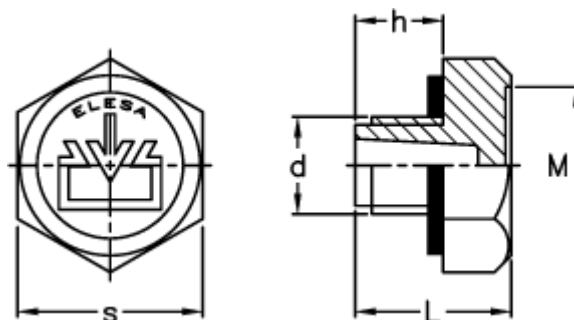

Data Sheet

Article number: 2311058557

Description: E+G Oil fill plug
TCD.16x1,5, black

Measures

d = M16x1,5

h = 9

L = 16

M = 17.0